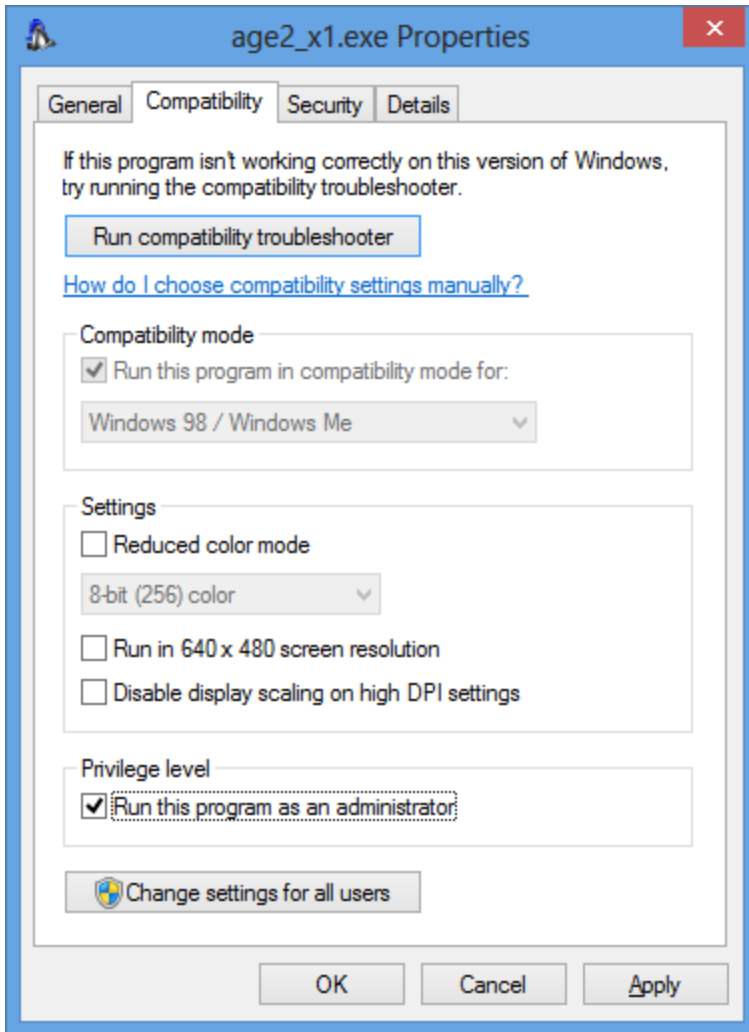

Related articles

- [KB1031 How to play Age of Empires II HD on Voobly](#)
- [KB1036 How to install Age of Empires II HD](#)
- [KB1054 Clean installation of Aoe2HD with compatibility patch](#)
- [KB1019 Clean installation of Age of Empires II with the latest patches](#)
- [KB1041 Macintosh Support for Voobly](#)